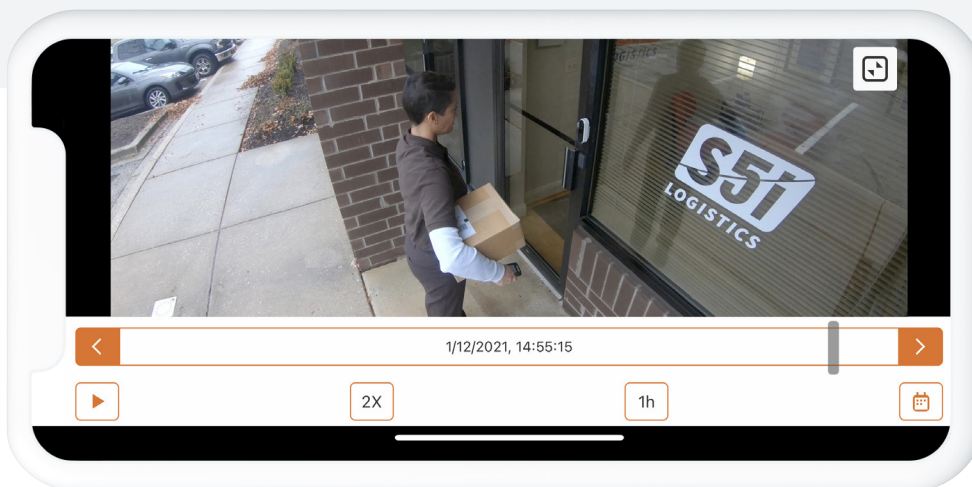

Pro Series Cameras*

BULLET AND TURRET CAMERAS

- 4MP SVR recording
- 1080p live streaming
- Adjustable 116°–34° field of view
- Ideal for outdoor use

DOME CAMERAS

- 1080p SVR recording
- 1080p live streaming
- Adjustable 116°–34° field of view*
- Ideal for indoor use

* Pro Series Camera availability will vary by country,

ONBOARD RECORDING

Customers can enjoy 24/7 awareness with video recorded locally to a microSD card, removing the need for a separate SVR and simplifying their video installation.

Video can be played back and exported from anywhere using the web or mobile app, and encrypted storage ensures video is only accessible through Alarm.com.

Learn more about the Pro Series cameras and access marketing, installation, and support resources on the Partner Portal.

* Applicable to VC847PF only.

ALARM.COM
for BUSINESS

Copyright © 2021 Alarm.com Incorporated.
All rights reserved.

210810