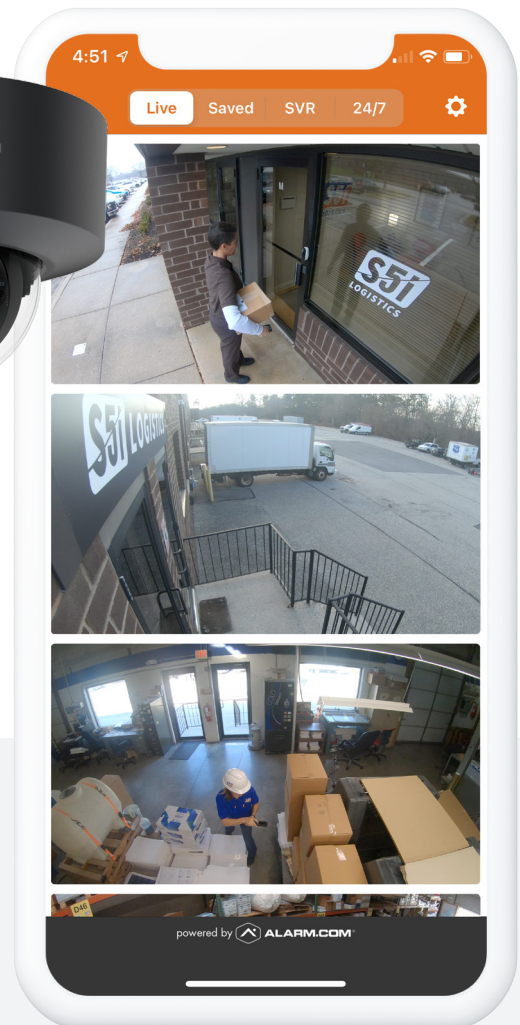

# Pro Series Cameras

Alarm.com for Business introduces our new Pro Series commercial-grade PoE cameras. With options for indoor and outdoor use and a wide range of commercial applications, the best-in-class Pro Series cameras help your customers monitor their businesses at all times. These high-performance cameras include exclusive features like Business Activity Analytics, transforming them into a powerful business operations tool.

## Key Features

- Supports 24/7 Onboard & SVR Recording
- Supports Business Activity Analytics
- 4MP recording options for increased clarity
- HDR and WDR video
- IR night vision up to 95 ft/30 m
- Waterproof, dust-tight, and impact-resistant
- Motorised varifocal lens options for greater install flexibility
- Compliant with Section 889 of the NDAA\*
- Powered by PoE or 12 VDC

Proactive alerts and insightful reports help customers gain a deep understanding of traffic patterns within their business, allowing them to optimise operations and save time, money, and frustration.

Learn more about the Pro Series cameras and access marketing, installation, and support resources on the Partner Portal.