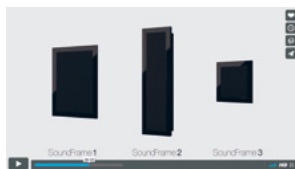

Resolve the conflict between great sound and décor forever.

Having picked the perfect mix of SoundFrame speakers for your music or home theatre system, and decided whether Black or White frames or Frameless works best for you, your final step is choose the grilles. These could be the standard black or white grilles which come with your product, or you can pick something from our grille library on the following pages. Blend with your décor, or provide an artful contrast – our range of designs will help you find the look you're after.

Frameless

All the grilles in our library can be supplied as our Frameless option, this means that the frame of your Soundframe is removed and replaced with a larger grille.

Ordering from the Grille Gallery

Simply jot down the reference number for your chosen grille(s) and order from your local Monitor Audio dealer. Though some grilles are shown in pairs, they're individually numbered, so you can order the combination of images or colours that's right for you. State if you require Framed or Frameless when ordering.

Commissioning a Bespoke Grille

If you have your own idea for a SoundFrame grille; a family photo or a work of art, (provided you have the rights to use it) supply your local dealer with your print-ready image, which will then be printed onto your SoundFrame Grilles.

Explanation video available, scan the QR code or visit: vimeo.com/monitoraudio/soundframe