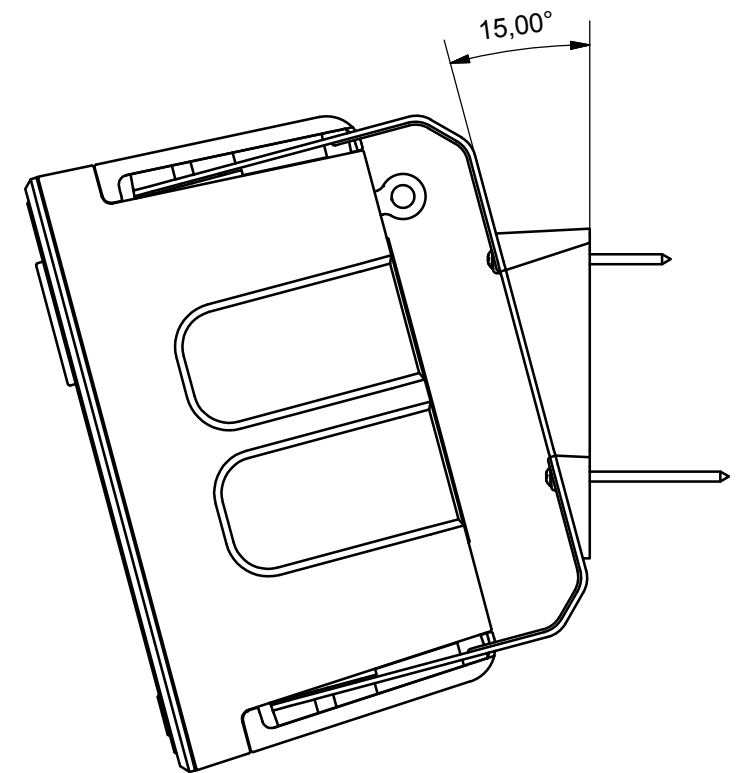

REMOVABLE TOP AND BOTTOM CAPS PROVIDE 180° ROTATION

WITH OPTIONAL ANGLE BLOCK

CL60

RANGE: CLIMATE

© COPYRIGHT MONITOR AUDIO

07/05/2015