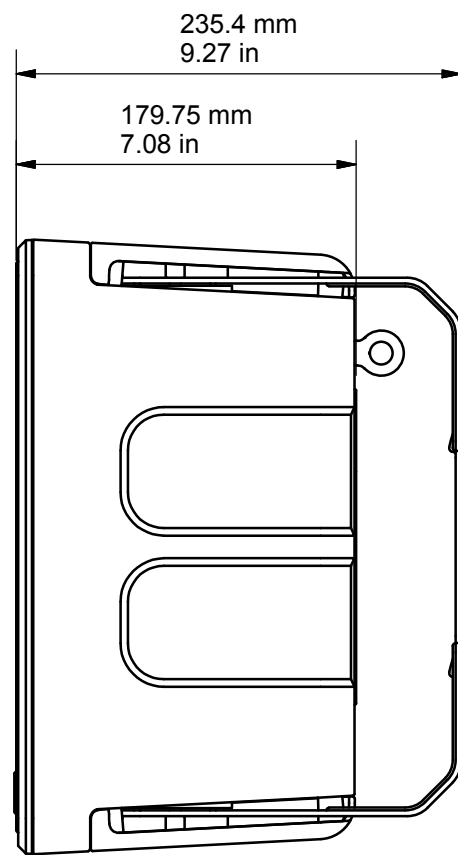

REMOVABLE TOP AND BOTTOM CAPS PROVIDE 180° ROTATION

WITH OPTIONAL ANGLE BLOCK

CL60

RANGE: CLIMATE

© COPYRIGHT MONITOR AUDIO

07/05/2015