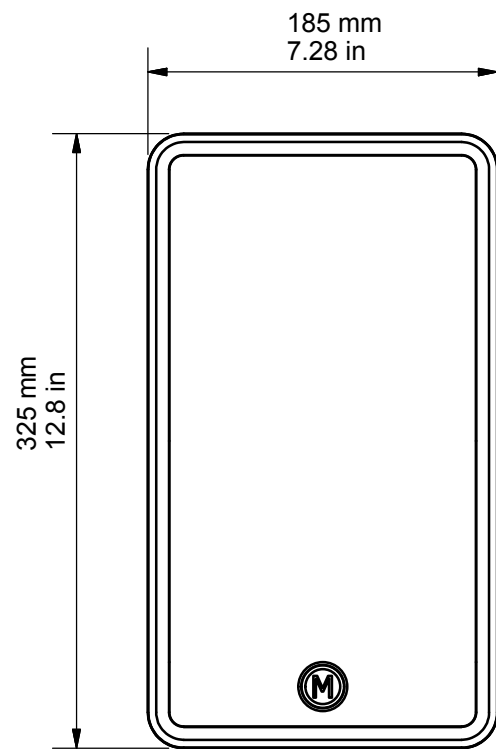

REMOVABLE TOP AND BOTTOM CAPS PROVIDE 180° ROTATION

WITH OPTIONAL ANGLE BLOCK

CL60

RANGE: CLIMATE

© COPYRIGHT MONITOR AUDIO

07/05/2015