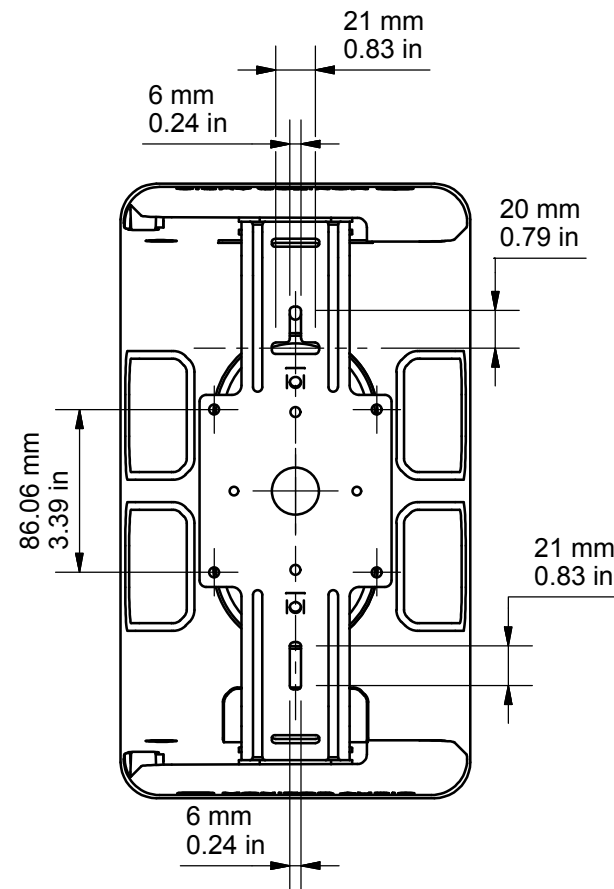

REMOVABLE TOP AND BOTTOM CAPS PROVIDE 180° ROTATION

WITH OPTIONAL ANGLE BLOCK

CL60

RANGE: CLIMATE

© COPYRIGHT MONITOR AUDIO

07/05/2015